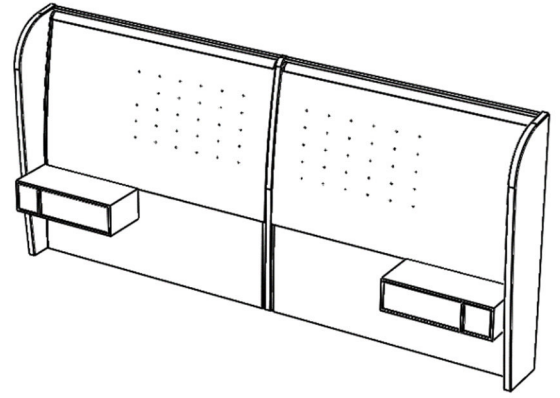

CABEZAL 609
Headboard 609 (Stock Cadiz)

1) It is recommendable that the headboard is attached to the wall.

2) The headboard is upholstered. As a result the frame is not fixed to the headboard, only pushed up tight against it.

Rest platform against headboard
(not joined together with hardware)

Bañera Night

Bed Frame Night

(Stock Cadiz)

2 ud

2 ud

4 ud

4 ud