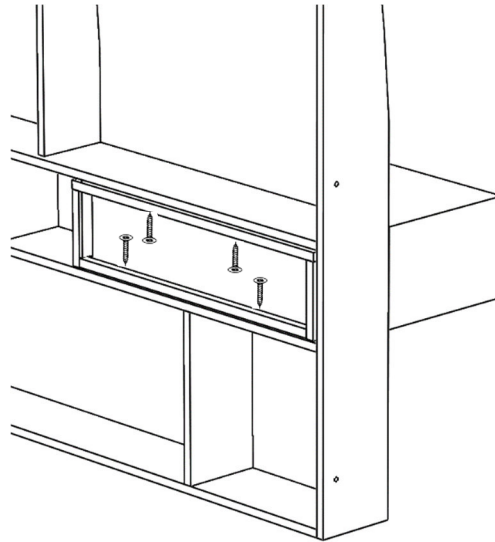

CABEZAL 609
Headboard 609 (Stock Cadiz)

1) It is recommendable that the headboard is attached to the wall.

2) The headboard is upholstered. As a result the frame is not fixed to the headboard, only pushed up tight against it.

Rest platform against headboard
(not joined together with hardware)

Bañera Night

Bed Frame Night

(Stock Cadiz)

2 ud

2 ud

4 ud

4 ud