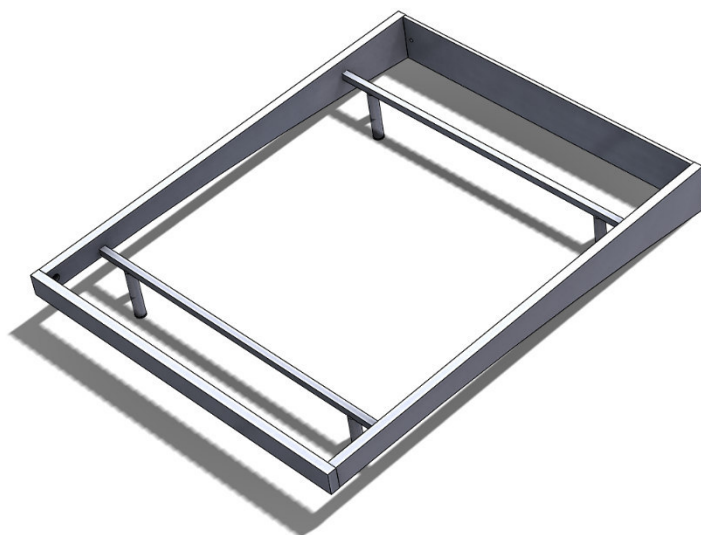

CABEZAL 609
Headboard 609 (Stock Cadiz)

1) It is recommendable that the headboard is attached to the wall.

2) The headboard is upholstered. As a result the frame is not fixed to the headboard, only pushed up tight against it.

Rest platform against headboard
(not joined together with hardware)

Bañera Night

Bed Frame Night

(Stock Cadiz)

2 ud

2 ud

4 ud

4 ud