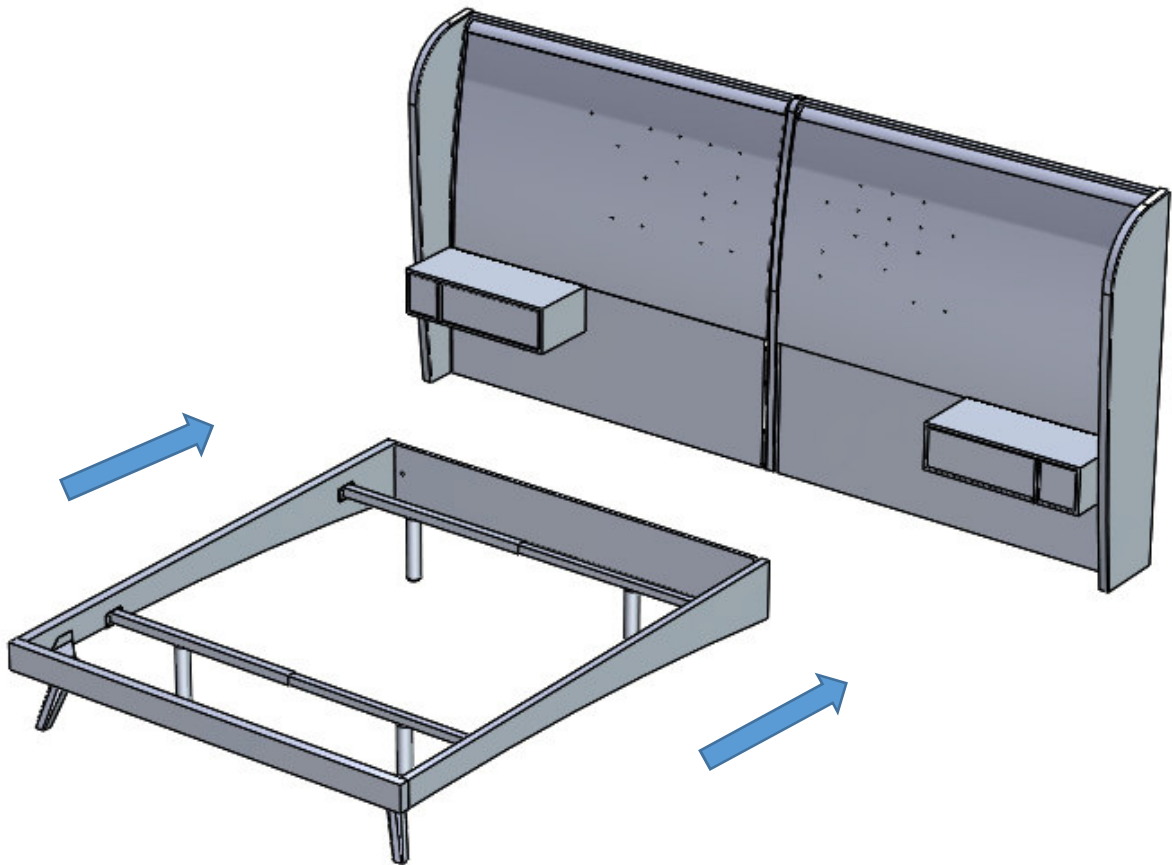

CABEZAL 609
Headboard 609 (Stock Cadiz)

1) It is recommendable that the headboard is attached to the wall.

2) The headboard is upholstered. As a result the frame is not fixed to the headboard, only pushed up tight against it.

Rest platform against headboard
(not joined together with hardware)

Bañera Night

Bed Frame Night

(Stock Cadiz)

2 ud

2 ud

4 ud

4 ud