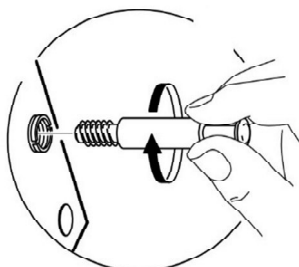

CABEZAL 609
Headboard 609 (Stock Cadiz)

1) It is recommendable that the headboard is attached to the wall.

2) The headboard is upholstered. As a result the frame is not fixed to the headboard, only pushed up tight against it.

Rest platform against headboard
(not joined together with hardware)

Bañera Night

Bed Frame Night

(Stock Cadiz)

2 ud

2 ud

4 ud

4 ud

2 ud

2 ud

2 ud

16 ud

2 ud

12 ud

2 ud

2 ud