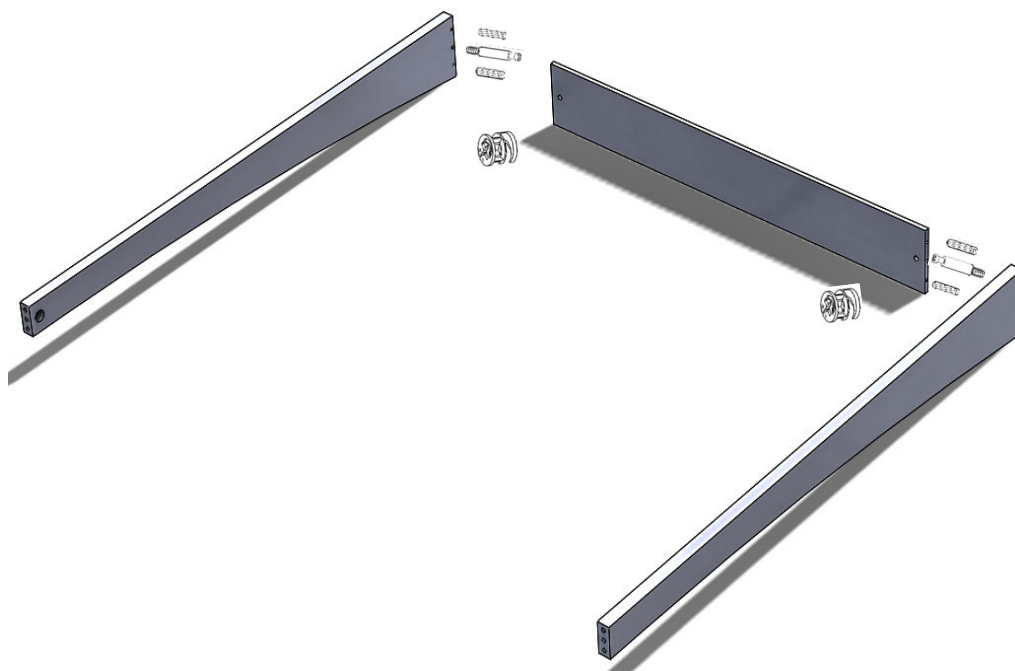

CABEZAL 609
Headboard 609 (Stock Cadiz)

1) It is recommendable that the headboard is attached to the wall.

2) The headboard is upholstered. As a result the frame is not fixed to the headboard, only pushed up tight against it.

Rest platform against headboard
(not joined together with hardware)

Bañera Night

Bed Frame Night

(Stock Cadiz)

2 ud

2 ud

4 ud

4 ud

2 ud

2 ud

2 ud

16 ud

2 ud

12 ud

2 ud

2 ud