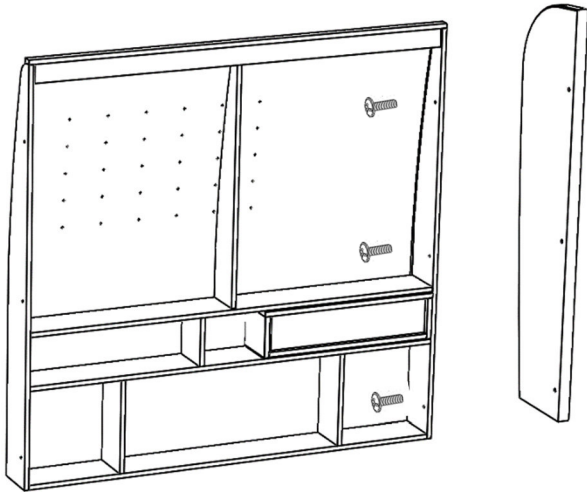

CABEZAL 609
Headboard 609 (Stock Cadiz)

1) It is recommendable that the headboard is attached to the wall.

2) The headboard is upholstered. As a result the frame is not fixed to the headboard, only pushed up tight against it.

Rest platform against headboard
(not joined together with hardware)

Bañera Night

Bed Frame Night

(Stock Cadiz)

2 ud

2 ud

4 ud

4 ud