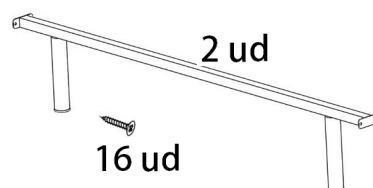

CABEZAL 609
Headboard 609 (Stock Cadiz)

1) It is recommendable that the headboard is attached to the wall.

2) The headboard is upholstered. As a result the frame is not fixed to the headboard, only pushed up tight against it.

Rest platform against headboard
(not joined together with hardware)

Bañera Night

Bed Frame Night

(Stock Cadiz)

2 ud

2 ud

4 ud

4 ud

2 ud

2 ud

2 ud

16 ud

2 ud

12 ud

2 ud

2 ud