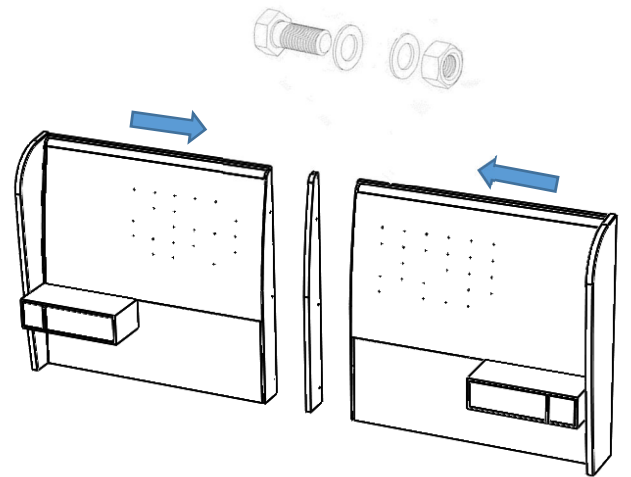

CABEZAL 609
Headboard 609 (Stock Cadiz)

1) It is recommendable that the headboard is attached to the wall.

2) The headboard is upholstered. As a result the frame is not fixed to the headboard, only pushed up tight against it.

Rest platform against headboard
(not joined together with hardware)

Bañera Night

Bed Frame Night

(Stock Cadiz)

2 ud

2 ud

4 ud

4 ud